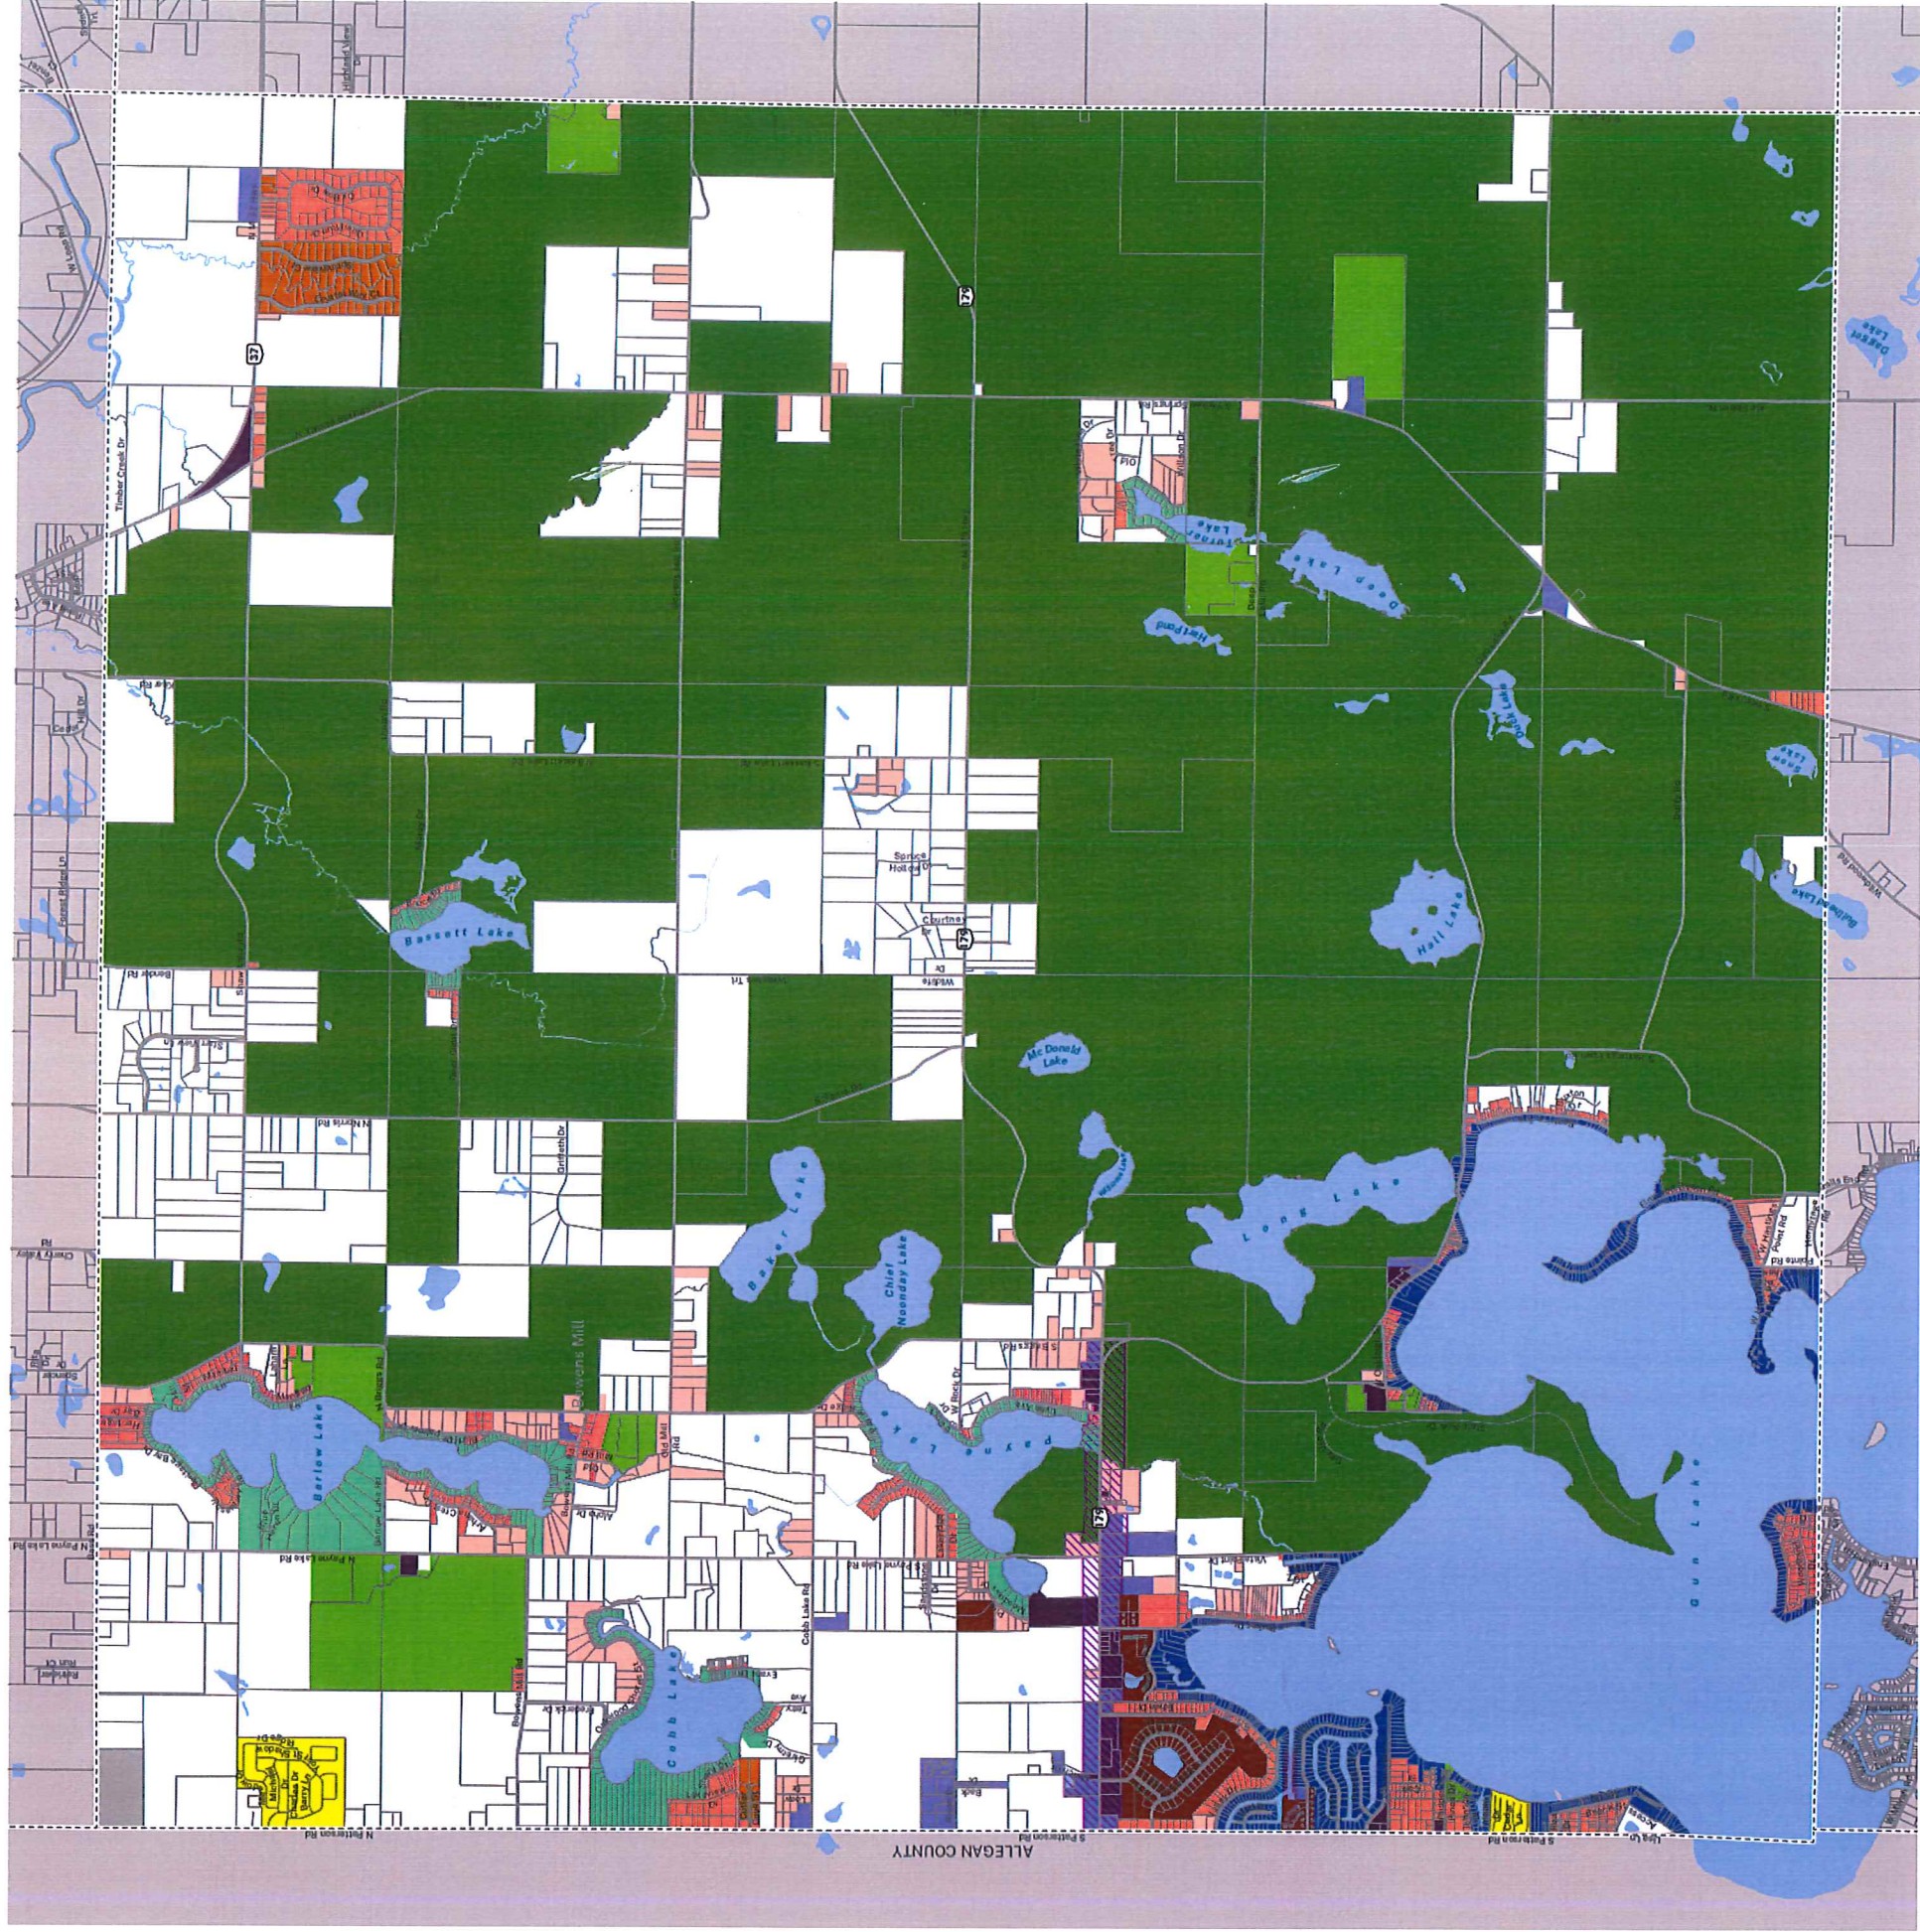

YANKEE SPRINGS TOWNSHIP

BARRY COUNTY, MICHIGAN

ZONING

1/9/2023

OFFICE	AGRICULTURE
GENERAL	RESORT RECREATION
OUTDOOR	RESIDENTIAL LAKE
CHIEF NOONDAY OVERLAY DISTRICT	RESIDENTIAL MULTI FAMILY
GUN LAKE RESIDENTIAL FRONT	RURAL
GENERAL INDUSTRIAL DISTRICT	SUBURBAN
LIGHT INDUSTRIAL DISTRICT	RESIDENTIAL SINGLE FAMILY
MANUFACTURED HOUSING COMMUNITIES	STATE LAND

Scale: 1:24,811

Zoning is subject to change. Please consult the local zoning office for additional information. This zoning map is representative of the last data made available to Barry County Land Information Services.